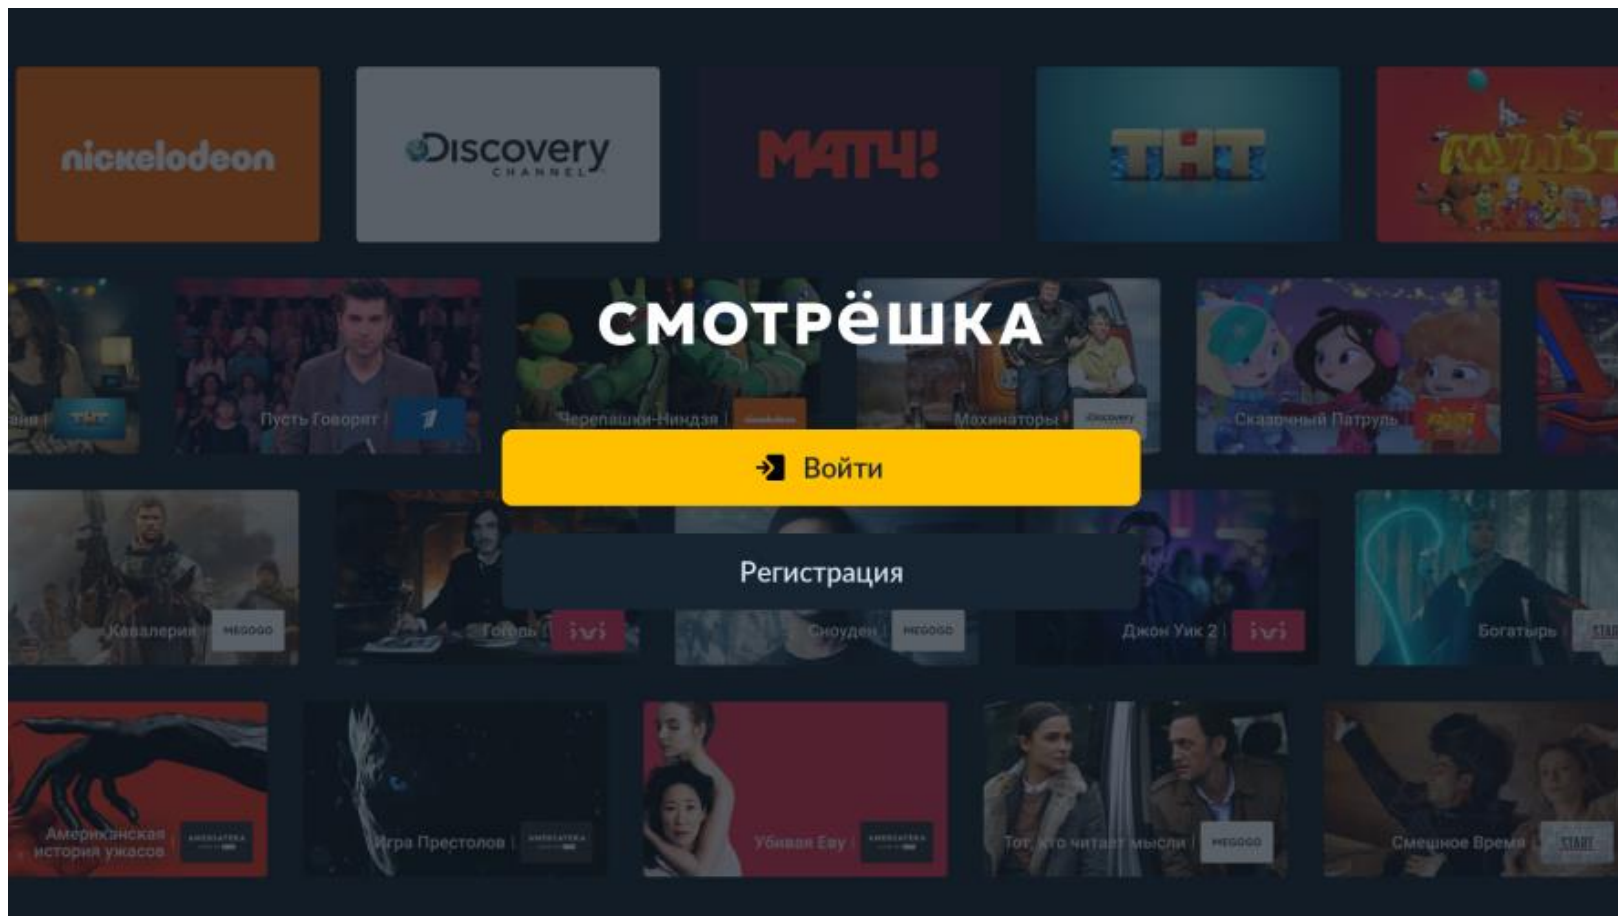

По окончании настройки Вам будет предложено войти в приложение